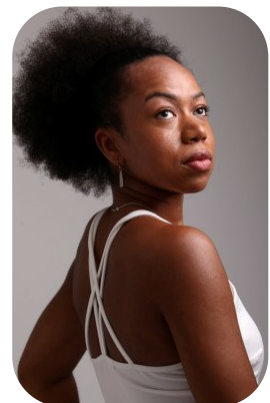

Natasha Thompson - Campbell

Age: 31-40	Height: 5ft3inch	Eye Colour: Brown	Accent: London
Gender:F	Weight: 55kg	Waist: 66cm	
Location: London	Shoe Size: 4	Bust: 80cm	Hips: 94cm
Drives: Yes	Hair Color: Black		

Talents

COMMERCIAL MODELS, EXTRAS, ATHLETES, SPECIALITY

Additional Talents:

BIKE - SWIM -ROLLERBLADE - ROLLERSKATE - HORSERIDE - ICESKATE

MUAY TAI - 4 YEARS

RUNNING- 9 YEARS

FOR ANY INQUIRIES PLEASE CONTACT US