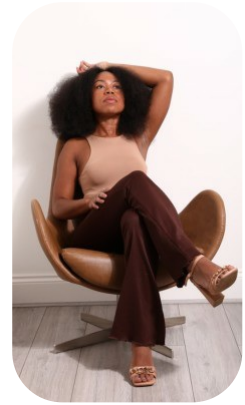

Natasha Thompson - Campbell

Age: 31-40	Height: 5ft3inch	Eye Colour: Brown	Accent: London
Gender:F	Weight: 55kg	Waist: 66cm	
Location: London	Shoe Size: 4	Bust: 80cm	Hips: 94cm
Drives: Yes	Hair Color: Black		

Talents

COMMERCIAL MODELS, EXTRAS, ATHLETES, SPECIALITY

Additional Talents:

BIKE - SWIM -ROLLERBLADE - ROLLERSKATE - HORSERIDE - ICESKATE

MUAY TAI - 4 YEARS

RUNNING- 9 YEARS

FOR ANY INQUIRIES PLEASE CONTACT US